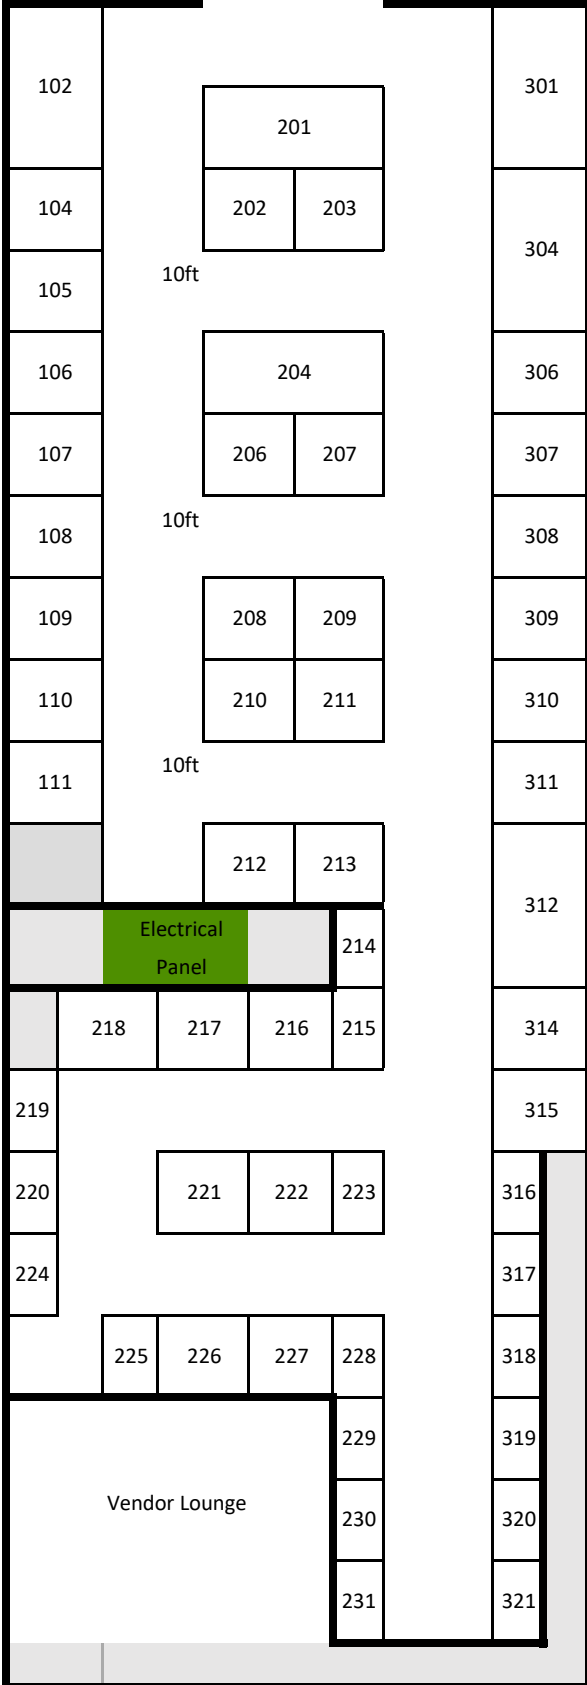

SIMCOE COUNTY BRIDAL SHOW

Floor Plan

Enter Exit

Emerg. Exit

60' Wide